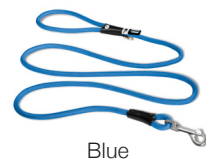

NEW

Stretch Comfort Leash

EVERGREEN

The shock-absorbing and comfortable rope leash for choke- and stress-free guiding and commanding

Black

Red

Brown

Orange

Blue

Fuchsia

Gray

Skyblue

Pink

Tan

Function & Design

- 1,8 m / 5.9 feet long
- Ø 8 mm / 0.31" (size M) or Ø 10 mm / 0.39" (size L) rope diameter
- For dogs up to 25 kg / 55 lbs (size M) or up to 40 kg / 88 lbs (size L)
- Shock absorbing rope for stress-free control
- Ultra-soft nylon rope for the best comfort and safety
- Dog waste bag dispenser
- Snap-in safety carabiner
- Better feel compared to a normal leash