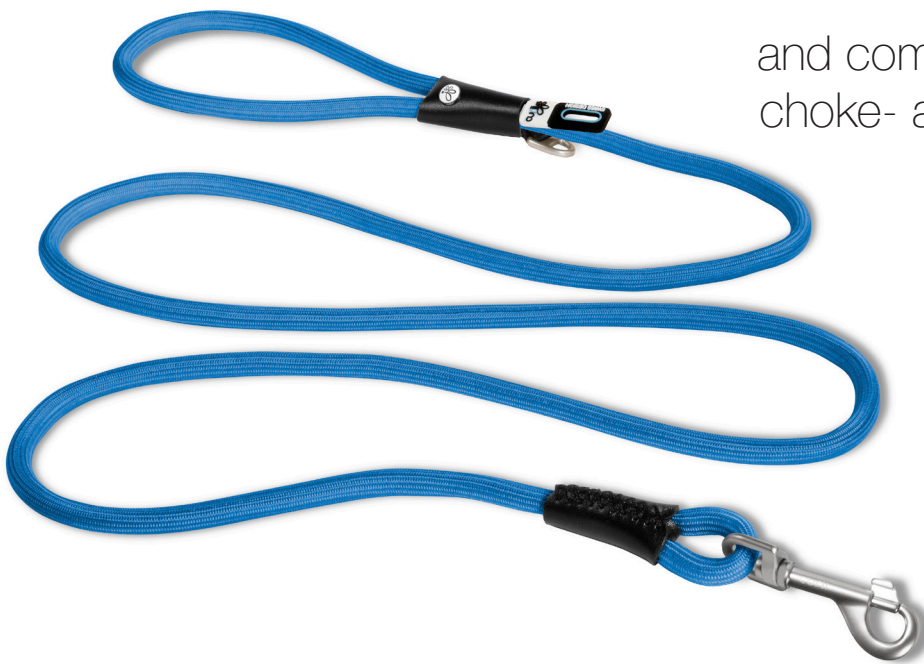

NEW

Stretch Comfort Leash

EVERGREEN

The shock-absorbing and comfortable rope leash for choke- and stress-free guiding and commanding

Black

Red

Brown

Orange

Blue

Fuchsia

Gray

Skyblue

Pink

Tan

Function & Design

- 1,8 m / 5.9 feet long
- Ø 8 mm / 0.31" (size M) or Ø 10 mm / 0.39" (size L) rope diameter
- For dogs up to 25 kg / 55 lbs (size M) or up to 40 kg / 88 lbs (size L)
- Shock absorbing rope for stress-free control
- Ultra-soft nylon rope for the best comfort and safety
- Dog waste bag dispenser
- Snap-in safety carabiner
- Better feel compared to a normal leash