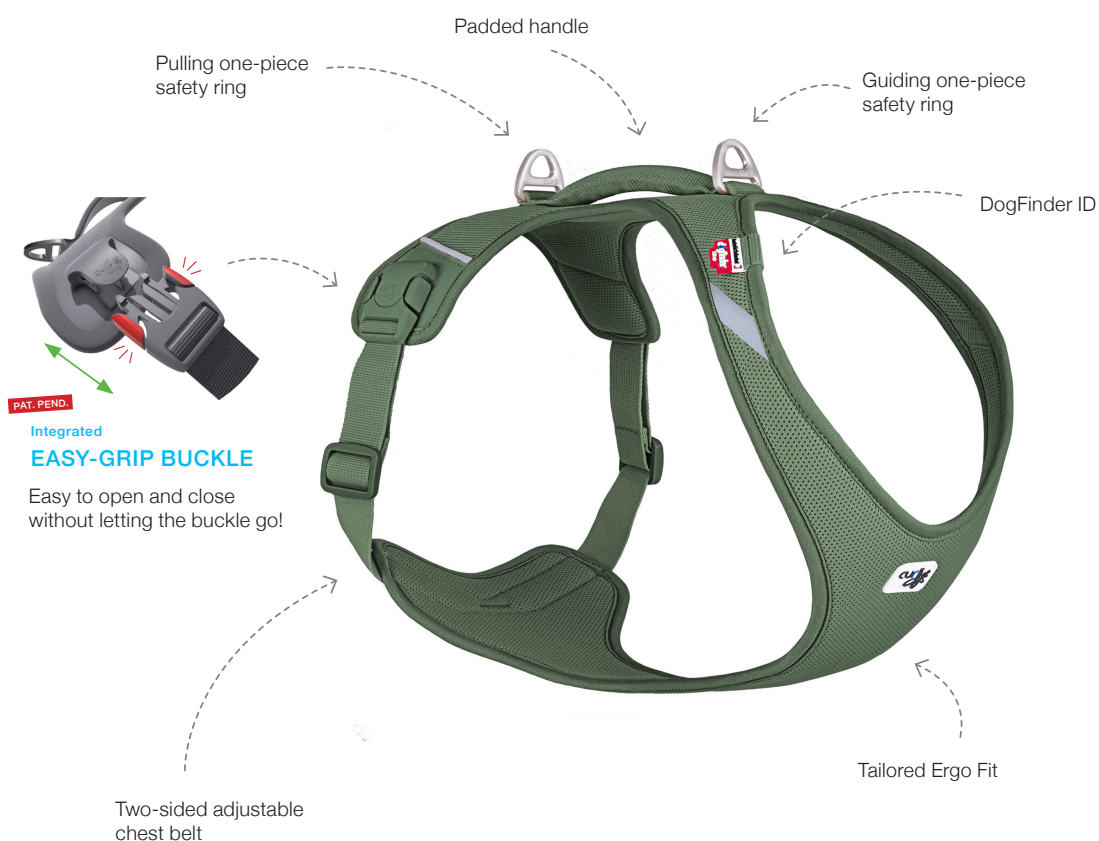

THE ALL NEW BELKA

curli Belka Harness Air Mesh

A HARNESS IS NOT JUST GEAR.
IT IS AN ATTITUDE.

- ✓ Vest Harness
- ✓ light weight
- ✓ matching leashes
- ✓ 4 sizes

The **Harness specialist**
from Switzerland

Function & Design

AIR MESH

- Ultra-lightweight, breathable air mesh material for maximum comfort
- With cooling effect: the harness cools when immersed in water, as the stored water between the fabrics works as a heat exchanger – ideal on warm summer days

TAILORED ERGO FIT

- Significantly improved ergonomics and optimized fit due to new Tailored Ergo Fit pattern and new size scale

curli SAFETY

- DogFinder ID to help you find your dog in case it gets lost

Colors

dogfinder™
hosted in Switzerland 

Die Dogfinder-ID ist in jedem curli Harness integriert. Sie hilft, einen entlaufenen Hund schneller wiederzufinden. Der curli-Dogfinder bietet Hundehaltern die Möglichkeit, einen Hund in einer zentralen Datenbank zu erfassen, so dass entlaufene Hunde leicht identifiziert werden können.